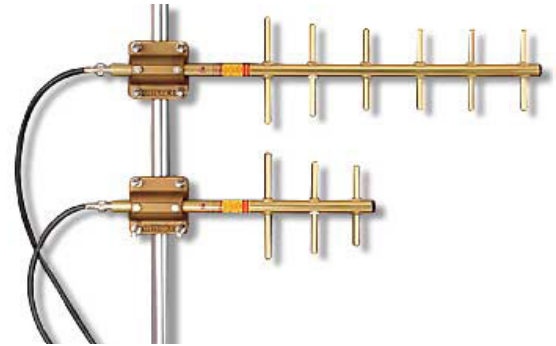

YAGI

antenna
communication
accessory

Calsense Yagi Antennas are aluminum, waterproof directional antennas typically used to extend the communications range of a specific controller location.

description

The Calsense Yagi Antennas are often recommended in situations of poor coverage. This antenna is available in the following models:

- standard 6-dBi, model SR-YAGI-6
- high gain 9-dBi, model SR-YAGI-9
- standard 7-dBi, model LR-YAGI-7
- high gain 10-dBi, model LR-YAGI-10

Note: LMR-400-DB or LMR-600-DB cable, specified separately, is required if mounting a yagi antenna. The maximum length of LMR-400-DB cable is 100-feet. Longer distances may be available with prior approval from Calsense.

technical specifications

dimensions

- Height: varies 7" to 14"
- Length: varies 13" to 41"

mounting:

- 2" U-bolt (included)

construction material:

- aluminum

warranty