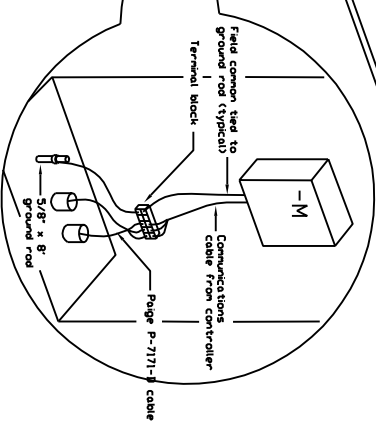

HARDWARE COMMUNICATIONS OVERVIEW

Notes :
 Maximum of 32 controllers can be connected to 1 communications system
 The total length of cable on 1 chain cannot exceed 5,000 ft.

EE CALSENSE