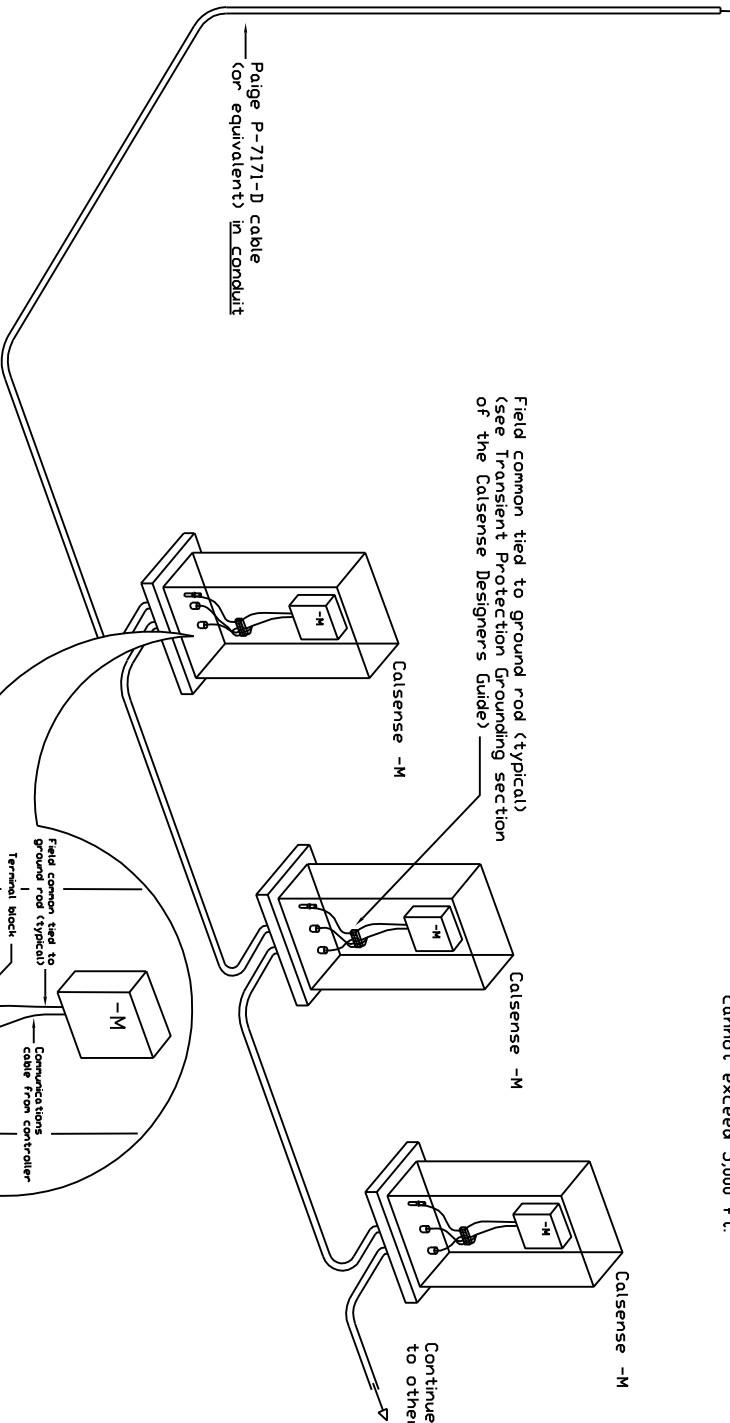

HARDWARE COMMUNICATIONS OVERVIEW

Notes :
 Maximum of 32 controllers can be connected to 1 communications system
 The total length of cable on 1 chain cannot exceed 5,000 ft.

EE CALSENSE