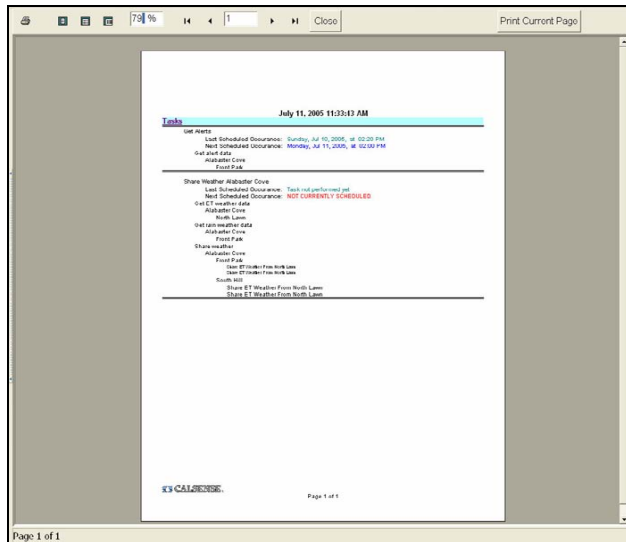

**23.0 TASK LIST**

**Task List:** The Task List is a detailed report containing the user's individual scheduled tasks listed by Task name, occurrence, and controllers involved.

1. From the toolbar at the top of the screen select **Central Reports** then scroll down to **Task List** and click on it (Figure 23.0.1).

**Figure 23.0.1**

**Note:** This will take you to the “Task List” screen (Figure 23.0.2).

**Figure 23.0.2**

**SEE “HOW TO PRINT REPORTS” SECTION FOR MORE INFORMATION.**

**SEE LAST PAGE OF THIS SECTION FOR FULL PAGE REPORT.**

**23.1 TASK LIST REPORT CONTENTS**

The following is a list of every item on the **Task List** Report (Figure 23.0.1).

**Date and Time:** This shows the date and time that you requested the report.

**Task:** This is the name of the task as it appears in the “Task Setup” window.

**Last Scheduled Occurrence:** This is the last date and time that the task took place.

**Next Scheduled Occurrence:** This is the next date and time that the task will take place.

**Site Name:** Each site name will appear to the left of the list.